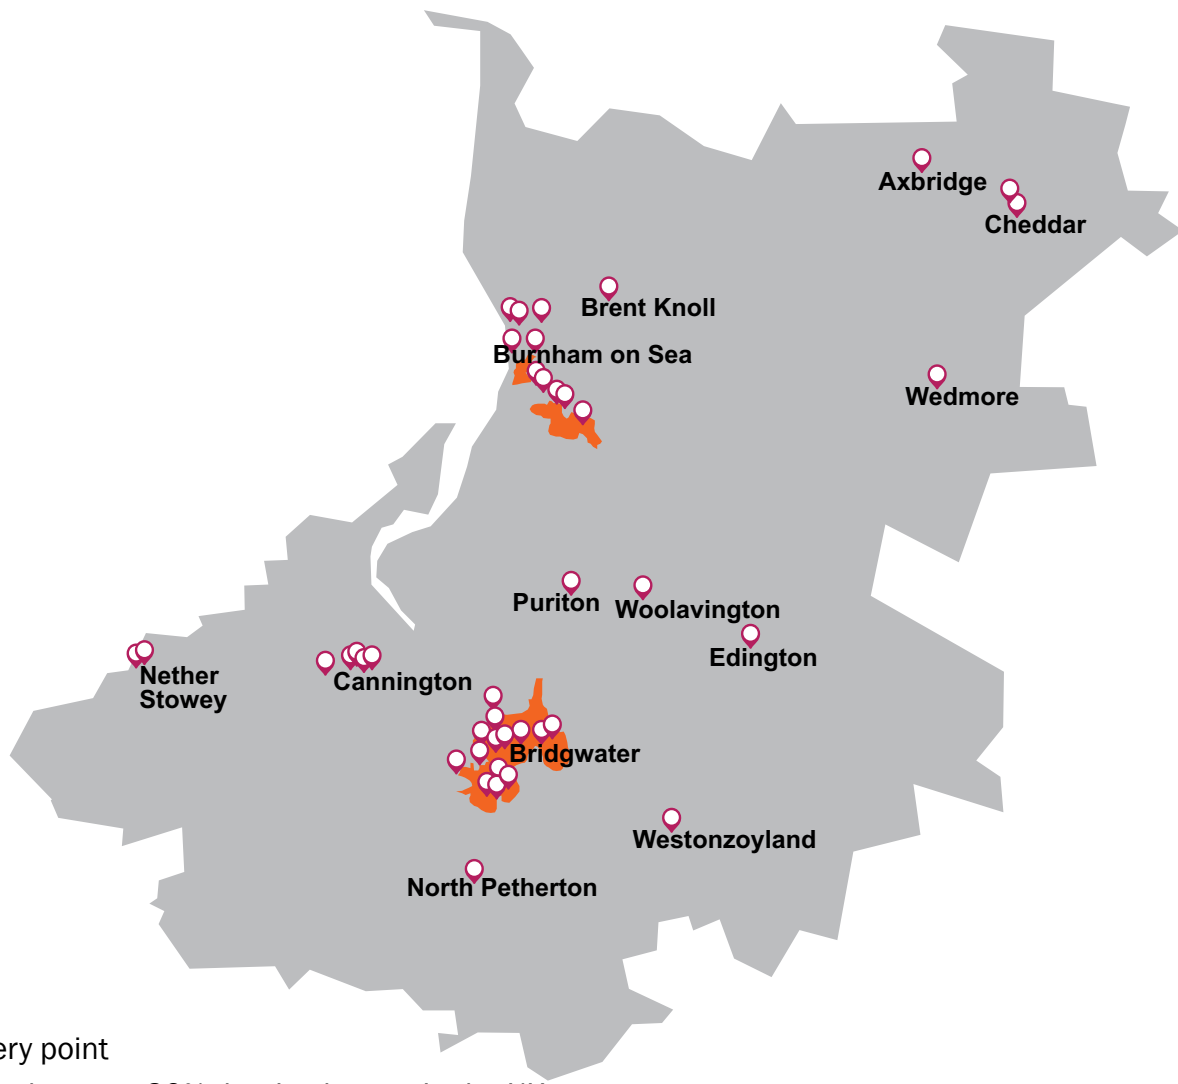

Early Childhood support and services on offer in Somerset

Sedgemoor

Key:

 Delivery point

 Within the most 30% deprived areas in the UK

The details here do not include:

- Nurseries and childminding - this can be found at: <https://www.somersetchoices.org.uk/family/information-and-advice/childcare/>
- School-based services
- Parenting programmes which are run on an ad-hoc basis
- Joint activities with the Library Service

Groups	Day	Delivery Points
Childminder Drop In	3rd Mon	Sydenham Children's Centre, Bridgwater
Rising Stars	Last Mon	Sydenham Children's Centre, Bridgwater
Baby Loss Group - Mel Scott	Mon	Sydenham Children's Centre, Bridgwater
Healthy Child Clinic	Tues	Sydenham Children's Centre, Bridgwater
Bumps and Babes	Thur	Sydenham Children's Centre, Bridgwater
Stay Play and Learn	Fri	Sydenham Children's Centre, Bridgwater
Stay Play and Learn	Tues	Highbridge Children's Centre, Highbridge
Bumps & Babes	Tues	Highbridge Children's Centre, Highbridge
PEEP (0-12 months)	Tues	Highbridge Children's Centre, Highbridge
PEEP (12-24 months)	Tues	Highbridge Children's Centre, Highbridge
Baby Oasis	Thur	Highbridge Children's Centre, Highbridge

West Somerset

Key:

-  Delivery point
-  Within the most 30% deprived areas in the UK

The details here do not include:

- Nurseries and childminding - this can be found at: <https://www.somersetchoices.org.uk/family/information-and-advice/childcare/>
- School-based services
- Parenting programmes which are run on an ad-hoc basis
- Joint activities with the Library Service