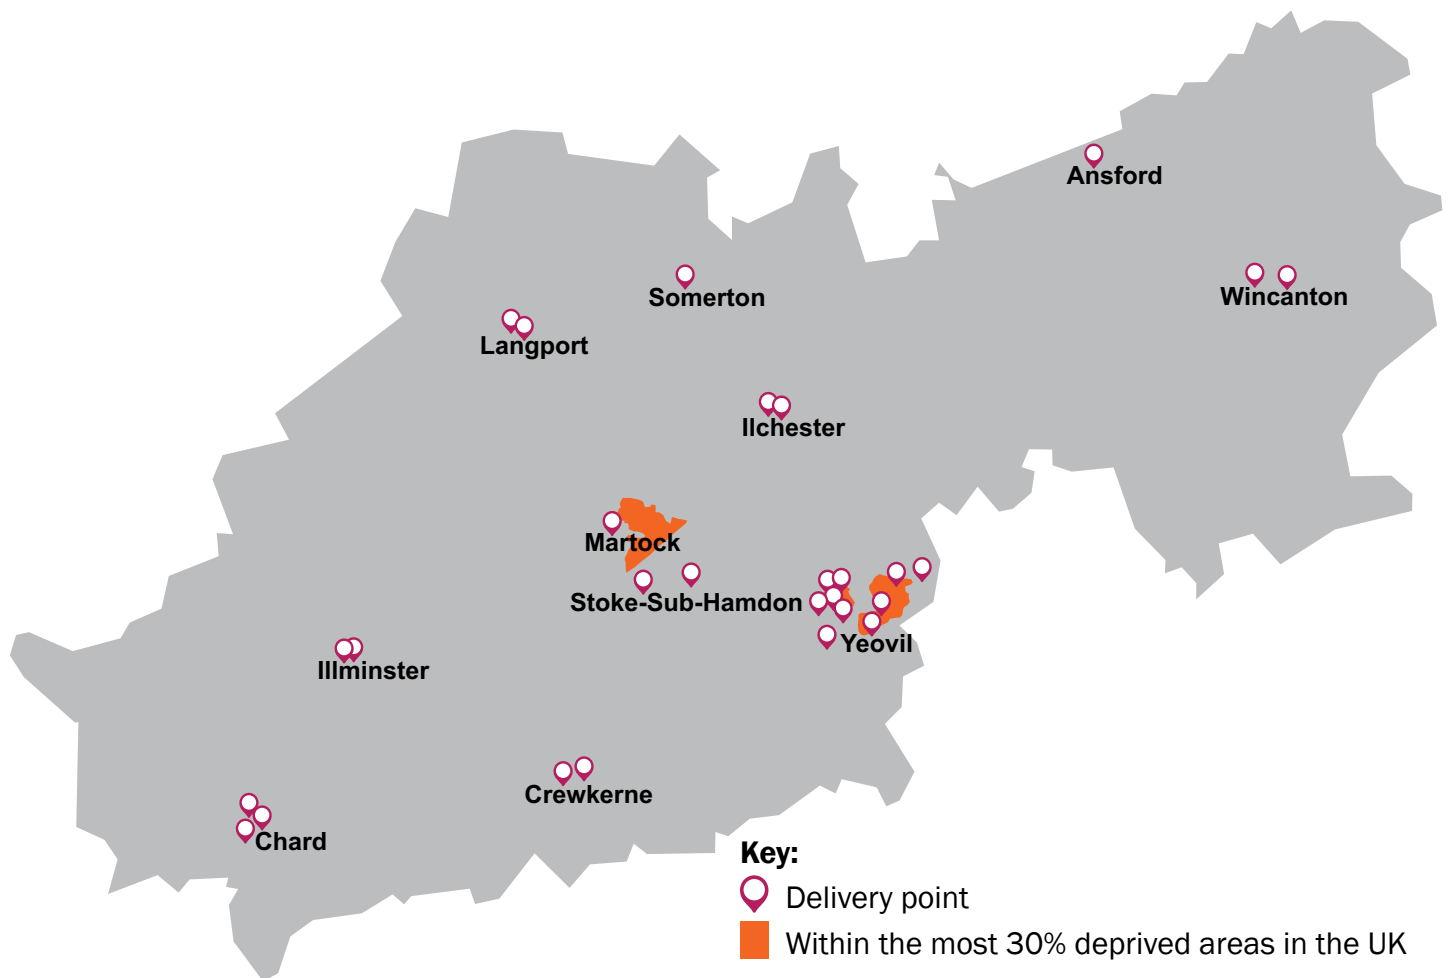

South Somerset

The details here do not include:

- Nurseries and childminding - this can be found at: <https://www.somersetchoices.org.uk/family/information-and-advice/childcare/>
- School-based services
- Parenting programmes which are run on an ad-hoc basis
- Joint activities with the Library Service

Groups	Day	Delivery Points
getset Café	Mon	Reckleford Childrens Centre, Yeovil
Breastfeeding Clinic	Mon	Reckleford Childrens Centre, Yeovil
Young Parents Group	Tues	Reckleford Childrens Centre, Yeovil
Drop In Health Clinic	Thurs	Reckleford Childrens Centre, Yeovil
Musical Babies	Fri	Reckleford Childrens Centre, Yeovil
Toddler PEEP	Fri	Reckleford Childrens Centre, Yeovil
Wyndham Park Baby Clinic	Tues	Birchfield Centre, Yeovil
Baby PEEP	Tues	Birchfield Centre, Yeovil
Child Development Review	Mon	Oaklands , Yeovil
Health Visitors Baby Group	Mon	Oaklands , Yeovil
Little Acorns Stay and Play	Tues	Oaklands , Yeovil
Baby Clinic	Wed	Oaklands , Yeovil
Childminder Support Group	Thurs	Oaklands , Yeovil
Stay, Play and Learn	Thurs	Oaklands , Yeovil
Baby Massage	Thurs	Oaklands , Yeovil