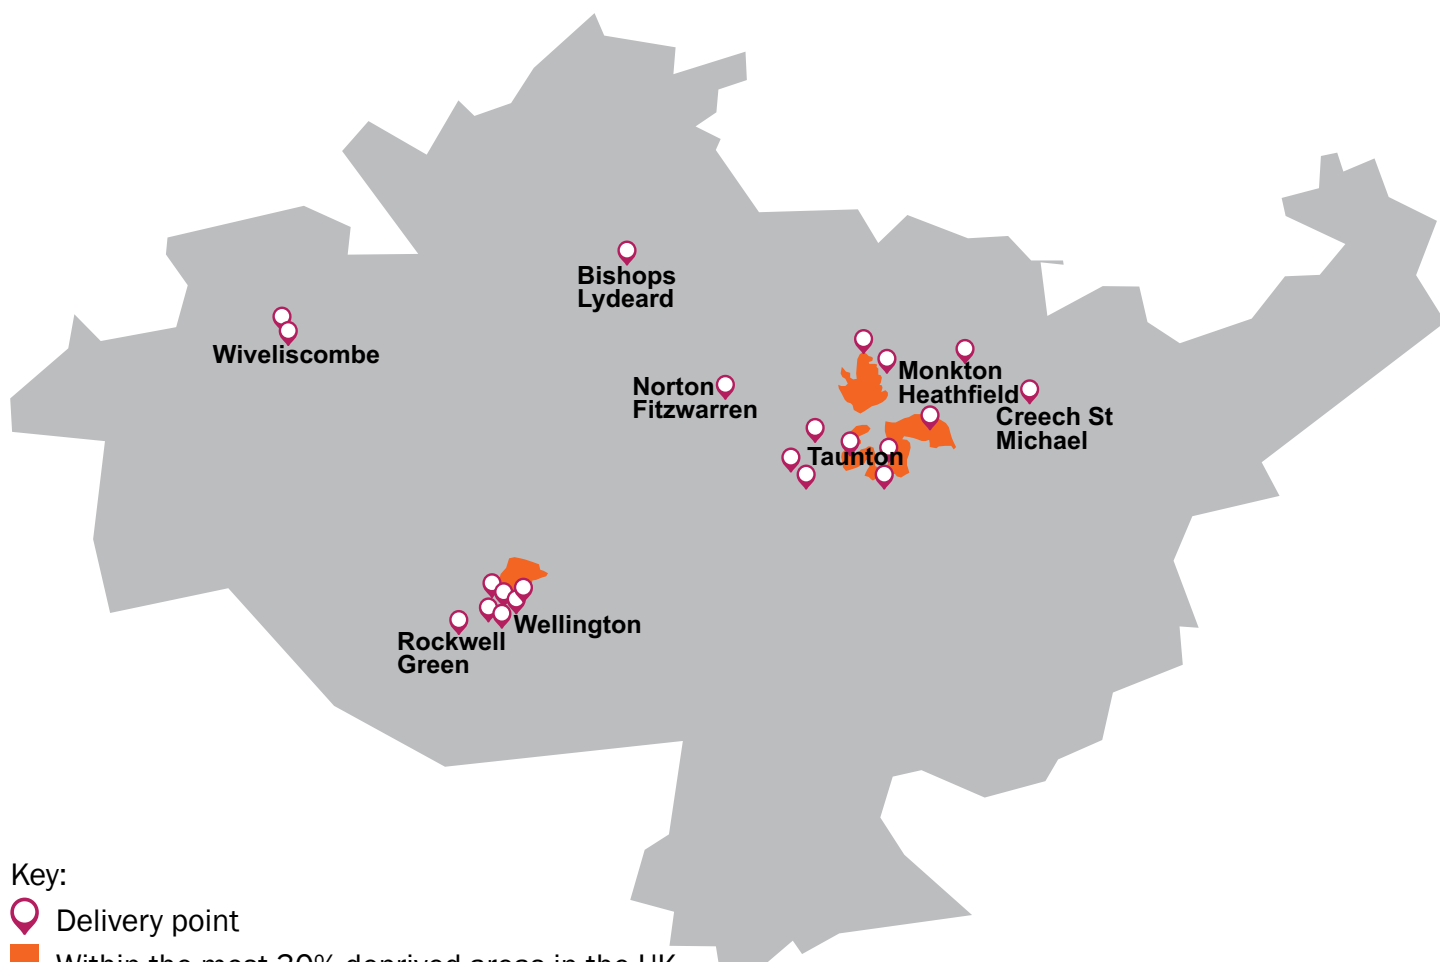

Taunton Deane

The details here do not include:

- Nurseries and childminding - this can be found at: <https://www.somersetchoices.org.uk/family/information-and-advice/childcare/>
- School-based services
- Parenting programmes which are run on an ad-hoc basis
- Joint activities with the Library Service

Groups	Day	Delivery Points
Bounce & Rhyme	Mon	Hillside Children's Centre, Taunton
Bumps & Babes	Tues	Hillside Children's Centre, Taunton
Chill & Chat	Tues	Hillside Children's Centre, Taunton
Stay Play and Learn	Thur	Hillside Children's Centre, Taunton
Health Visitor Clinic	Thur	Hillside Children's Centre, Taunton
Kinship Carers	Fri	Hillside Children's Centre, Taunton
Breastfeeding Support	Mon	Acorn's Children's Centre, Taunton
Health Visitor Clinic	Mon	Acorn's Children's Centre, Taunton
Stay Play and Learn	Mon	Acorn's Children's Centre, Taunton
PEEP (12-24 months)	Tues	Acorn's Children's Centre, Taunton
Citizens Advice Bureau	Tues	Acorn's Children's Centre, Taunton
Counselling	Tues	Acorn's Children's Centre, Taunton