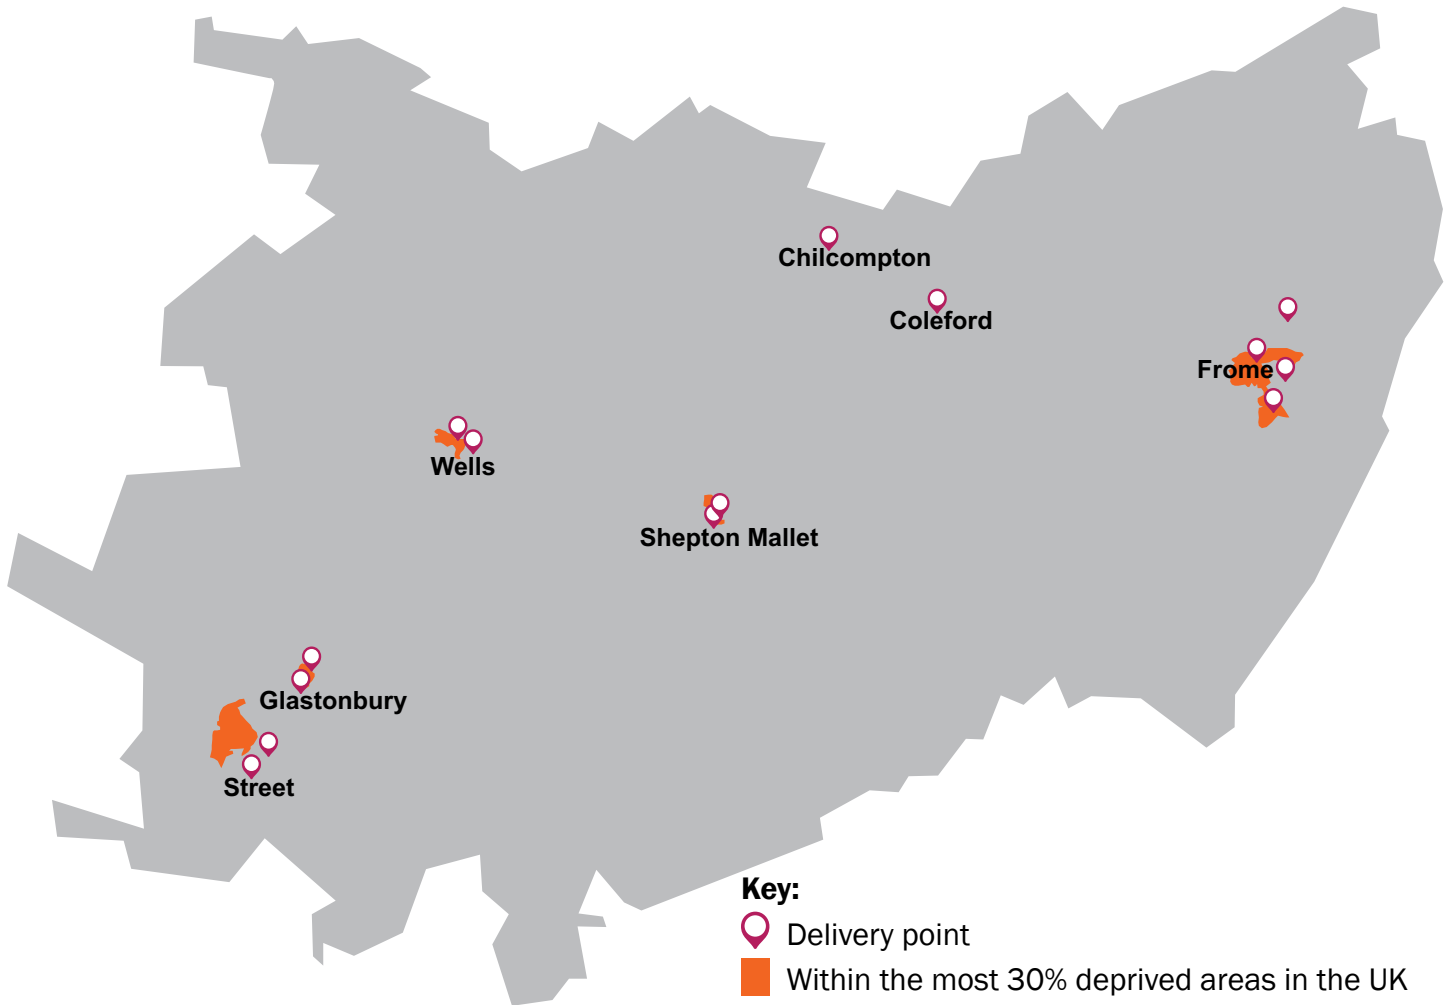

Mendip

The details here do not include:

- Nurseries and childminding - this can be found at: <https://www.somersetchoices.org.uk/family/information-and-advice/childcare/>
- School-based services
- Parenting programmes which are run on an ad-hoc basis
- Joint activities with the Library Service

Groups	Day	Delivery Points
Young Parents Day	Thurs	The Key Centre, Frome
Bumps and Babes	Tues	The Key Centre, Frome
Childminder Drop-In	Mon	The Key Centre, Frome
Panda's Post Natal Support Group	Mon	The Key Centre, Frome
Child Developmentals	Mon	The Key Centre, Frome
Portage Support Group	Tues	The Key Centre, Frome
Healthy Child Clinic	Tues	The Key Centre, Frome
Spirals PEEP - targeted group	Wed	The Key Centre, Frome
Breastfeeding Support Group	Wed	The Key Centre, Frome
FAST- Support group for children with Autism	Wed	The Key Centre, Frome
Child Developmentals	Wed	The Key Centre, Frome
Mendip Credit Union	Thurs	The Key Centre, Frome