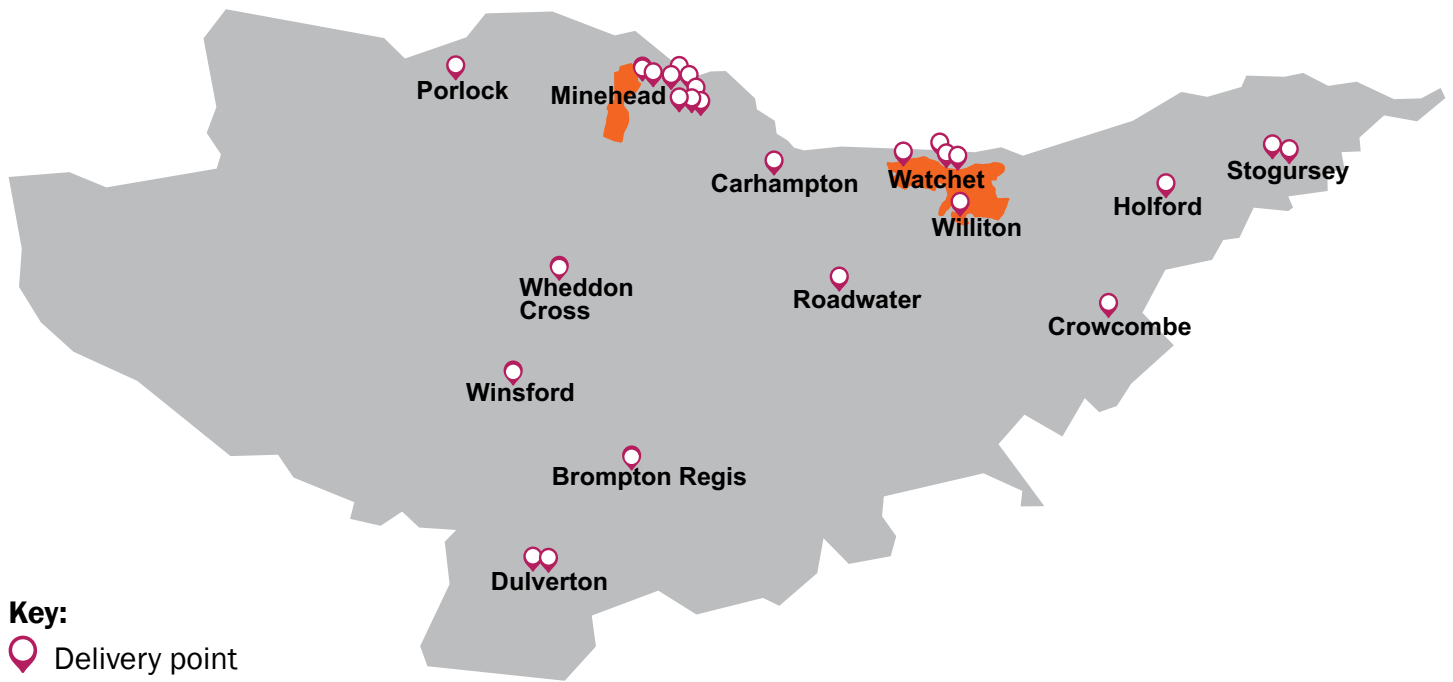

Taunton Deane

The details here do not include:

- Nurseries and childminding - this can be found at: <https://www.somersetchoices.org.uk/family/information-and-advice/childcare/>
- School-based services
- Parenting programmes which are run on an ad-hoc basis
- Joint activities with the Library Service

Groups	Day	Delivery Points
Bounce & Rhyme	Mon	Hillside Children's Centre, Taunton
Bumps & Babes	Tues	Hillside Children's Centre, Taunton
Chill & Chat	Tues	Hillside Children's Centre, Taunton
Stay Play and Learn	Thur	Hillside Children's Centre, Taunton
Health Visitor Clinic	Thur	Hillside Children's Centre, Taunton
Kinship Carers	Fri	Hillside Children's Centre, Taunton
Breastfeeding Support	Mon	Acorn's Children's Centre, Taunton
Health Visitor Clinic	Mon	Acorn's Children's Centre, Taunton
Stay Play and Learn	Mon	Acorn's Children's Centre, Taunton
PEEP (12-24 months)	Tues	Acorn's Children's Centre, Taunton
Citizens Advice Bureau	Tues	Acorn's Children's Centre, Taunton
Counselling	Tues	Acorn's Children's Centre, Taunton

West Somerset

Key:

-  Delivery point
-  Within the most 30% deprived areas in the UK

The details here do not include:

- Nurseries and childminding - this can be found at: <https://www.somersetchoices.org.uk/family/information-and-advice/childcare/>
- School-based services
- Parenting programmes which are run on an ad-hoc basis
- Joint activities with the Library Service